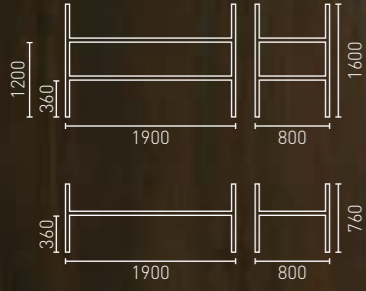

Ref. 271
Cama
Bed
Tubo / Tube: $\varnothing$ 30

Ref. 270
Beliche
Bunk
Tubo / Tube: $\varnothing$ 30

Ref. 270

Ref. 271