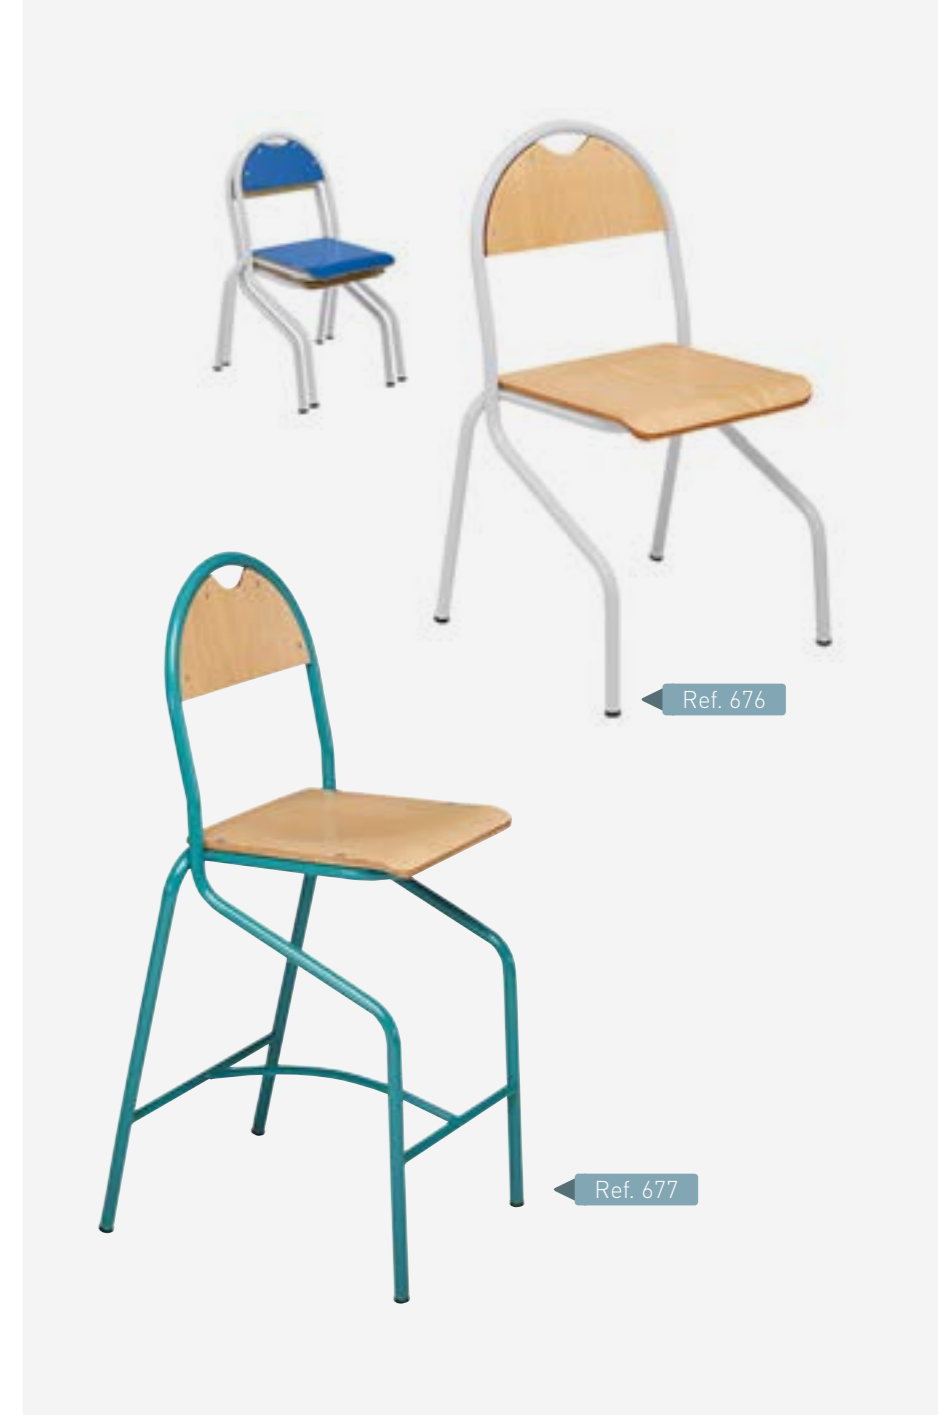

Ref. 725
Mesa individual multiusos
Multiuse Single table
Tubo de aço/ Steel tube: Ø32
Tubo retangular/ Rectangular tube: 35x20
Altura / Height: 410-750

Ref. 676
Cadeira adulto empilhável
Assento curvo na frente
Stackable adult chair
Curved seat in front
Tubo de aço/ Steel tube: Ø22
Costa / Back: 405x205
Assento / Seat: 370x385
Altura / Height: 410-450

Ref. 763
Secretária professor
Painel frontal e bloco 2 gavetas
em melamina, uma com fechadura.
Secretary teacher
Front panel and block 2 drawers
in melamine, one lockable
Tubo de aço/ Steel tube: Ø32
Altura / Height: 750

Ref. 677
Cadeira estirador
Assento curvo na frente
Drawing board chair
Curved seat in front
Tubo de aço/ Steel tube: Ø22
Costa / Back: 405x205
Assento / Seat: 370x385
Altura / Height: 670