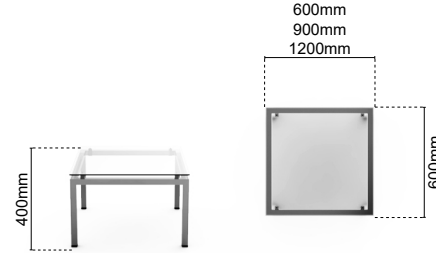

MC 02 - (1): 8mm, (2): 8mm, (4): 16mm