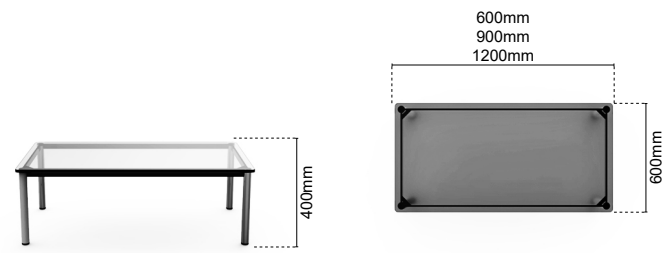

MC 03 - (1): 8mm, (2): 8mm, (4): 16mm