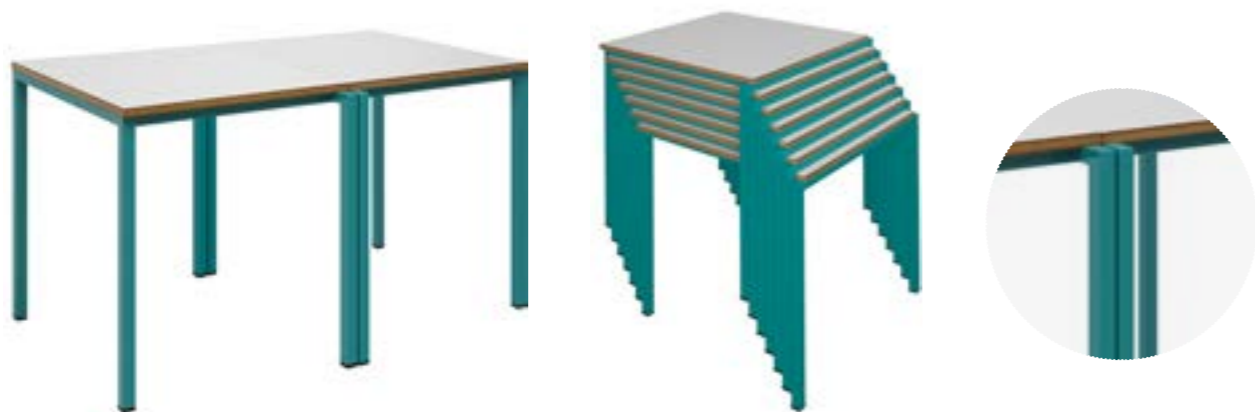

*Folding chair  
Curved seat in front*

Tubo de aço / *Steel tube: Ø22*  
Costa / *Back: 335x190*  
Assento / *Seat: 380x345*  
Altura / *Height: 450*

Ref. 687

Ref. 773

Ref. 696

Ref. 696  
 Cadeira adulto empilhável  
 Assento curvo na frente  
*Stackable adult chair  
 Curved seat in front*  
 Tubo de aço / Steel tube: Ø22  
 Costa / Back: 385x170  
 Assento / Seat: 350x345  
 Altura / Height: 410-450

Ref. 773  
 Mesa multiusos empilhável  
*Multiuse table stackable*  
 Tubo / Tube: Ø30  
 Altura / Height: 610-750

Ref. 749  
Mesa circular  
Circular table  
Tubo de aço / Steel tube: Ø32  
Altura / Height: 410 - 750